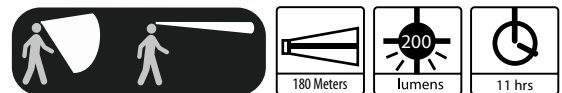

Technische Daten / technical data

Stromquelle / power supply	Lithium Akku 3,7 V – 1,7 Ah / lithium battery
Ladezeit / charging time	< 5 Stunden / hours
Ladeparameter / charger output	DC 5,2 V; < 600 mA
Gewicht / weight	115 g
Betriebstemperatur / working temperature	-20 °C bis / to +60 °C
Garantie Akku / life time battery	> 80% Kapazität / capacity nach / after 500 Ladezyklen / cycles
Garantie* / warranty*	2 Jahre / years *Garantiebedingungen der KSE-LIGHTS GmbH / *warranty terms of KSE-LIGHTS GmbH
Impressionsschutz / protection grade	IP67
Max Leuchtd. / light duration emerg. light	≥ 11 Stunden / hours
Min. Leuchtd. / light duration main light	≥ 4 Stunden / hours
Abstrahlwinkel Flutlicht / beam angle floodlight**	36 °
Abstrahlwinkel fokussiertes Licht / beam angle distance light**	10°
Besonderheiten / specifics	CREE LED & modifiziertes Gehäuse versenkter Ein- / Ausschalter CREE LED & modified housing countersunk on / off switch